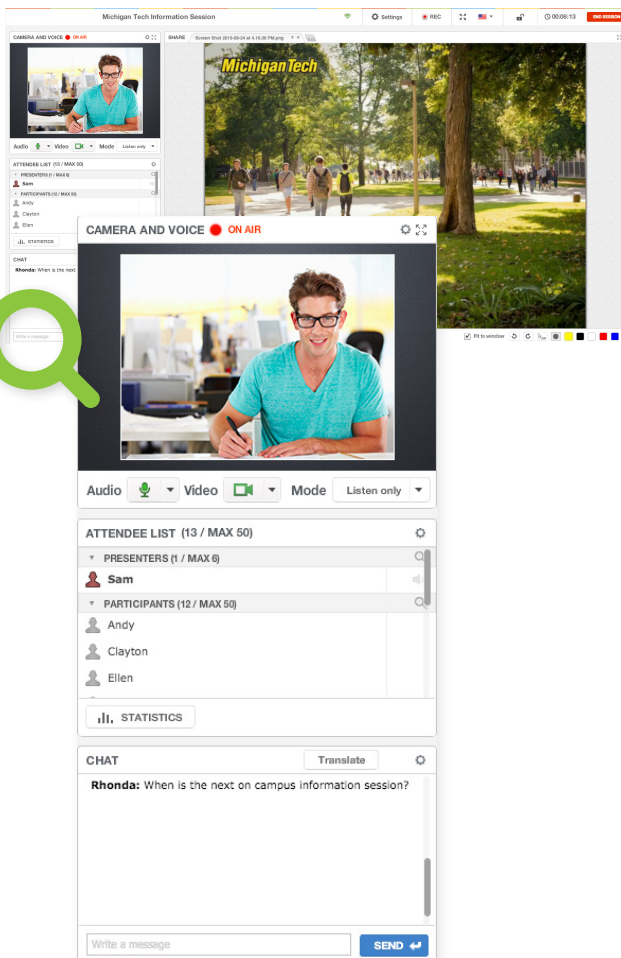

Live™

Live™ is a web-hosted engagement platform designed for higher education to host, broadcast, record and archive unlimited live events to public and private audiences.

Your Community

Broadcast unlimited live events to audiences around the world with the only higher-education-specific webinar solution; currently in use by over 30 leading universities including UCLA, Boston University, Purdue University, Cornell University, Williams College, and MIT.

What Live™ can do:

UNLIMITED EVENTS: There is no limit to the number of events that can stream live, which means you can add your whole admissions staff and also share Live™ across multiple departments.

ONE-TO-MANY EVENTS: Live™ is completely scalable and allows up to 1,000 attendees for each event. If you're looking to increase your reach, Live™ is the perfect tool for streaming to both large and small audiences.

ONE-TO-ONE EVENTS: Live™'s one-to-one feature enables you to connect directly and personally. This 'face time' feature is great for interviews, counseling sessions, and building personal connections with your prospects.

POLLS & SURVEYS: Ask attendees to provide additional information, gather feedback, or vote; and present the results immediately to your audience.

PROMOTE EVENTS: Your events can be automatically promoted to Unigo's audience of 800k monthly unique visitors, featured on our home page, and promoted via our social media. Expand your reach and grow your engagement with this growing population.